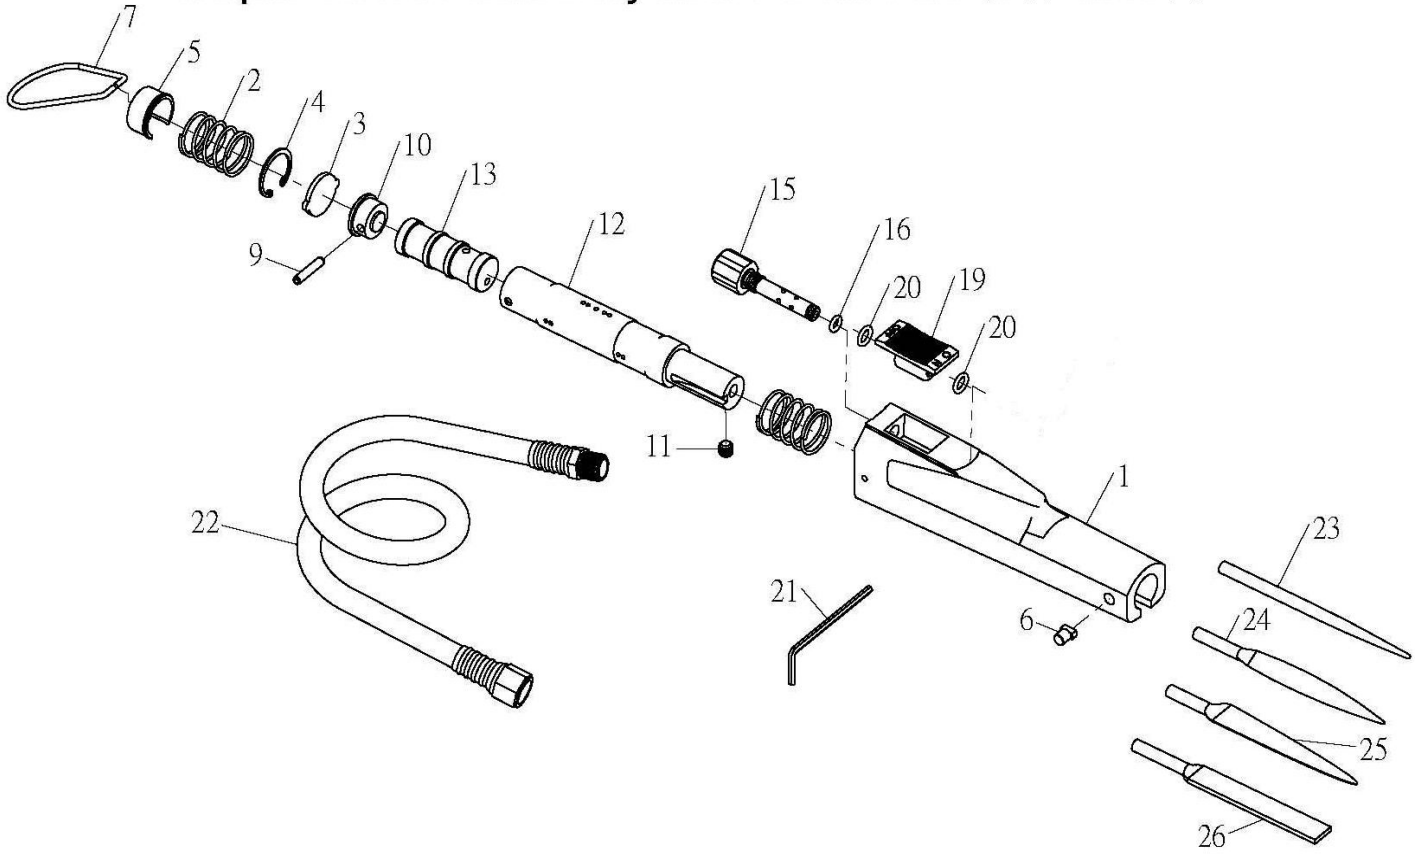

OS-308 **GAV** HAVALI EĐE MOTORU

No.	Parça Adı	Adet
1	Housing	1
2	Spring	2
3	Filter	1
4	Retaining Ring	1
5	Cap	1
6	Guide Key	1
7	Hanger	1
8	Cylinder Kit	1SET
9	Spring Pin	1
10	Plug	1
11	Set Screw	1
12	Cylinder	1

No.	Parça Adı	Adet
13	Piston	1
15	Valve Nipple	1
16	O-Ring	1
19	Valve	1
20	O-Ring	2
21	Wrench Key	1
22	Air Hose Ass'y 1/4	1
23	Rat Tail File SF-10	1
24	Triangular Taper File SF-11	1
25	Half Round File SF-12	1
26	Flat Bastard File SF-13	1
27	Files	1SET